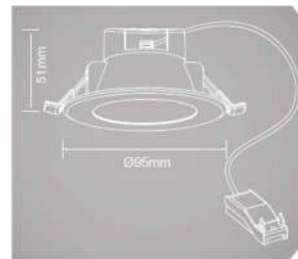

Kitchen and Bathroom

Lights by Linea, Roxanna recessed downlight white

- Material: Die-cast aluminium heat sink with polycarbonate housing and diffuser