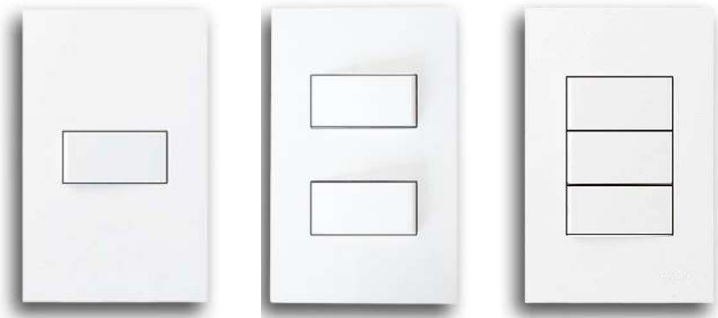

DEVONBOSCH - APARTMENT - BATHROOM SANITARYWARE

Living room and Bedroom

Lights by Linea, LSS053GU10, GU10 track spot, all white

- Material: Die-cast aluminum
 - Surface mounted
 - Adjustable with 90° tilt and 35° rotation capability
- Specification TBC

LED lighting

To kitchens: under high level cupboards.
To bathrooms: behind vanity mirror.
LLC SA batman covered led strip
72LED/M14W/M

Kitchen and Bathroom

Lights by Linea, Roxanna recessed downlight white

- Material: Die-cast aluminium heat sink with polycarbonate housing and diffuser

ELECTRICAL

Legrand Arteor
1-/ 2-/ 3-lever switch, white

Legrand Arteor
Socket outlets, white

Legrand Arteor
Isolator, white