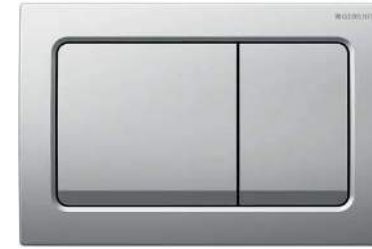

General wall tile

Kitkat linen polished 200X200X7

Size of KitKat fingers: 200x45

Grout lines to be grouted with terracotta grout, to be done by tiler

SANITARYWARE

WC

Wall hung WC, Duravit D-Neo pan with soft close seat

Vanity basin

Dado Dubai, countertop basin, 500x350x125mm, 4600 range

Concealed cistern and flush plate

Geberit, 115.055.46.1, Geberit Alpha 30 matt flush plate

Basin mixer

BTNM0S012, NEO, brushed stainless raised basin mixer