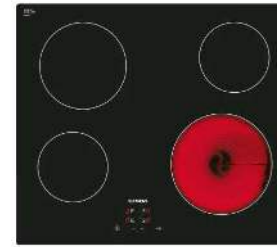

KITCHEN COUNTERTOPS

Counter top

Dekton, Morpheus, Onirika
Specifications TBC

KITCHEN APPLIANCES

Integrated fridge
Siemens I86SAF30U

Built-in oven
Siemens HB557JES0Z

Electric HOB
Siemens ET611HE17E

Integrated hood
Siemens LB53NAA30
Specification TBC