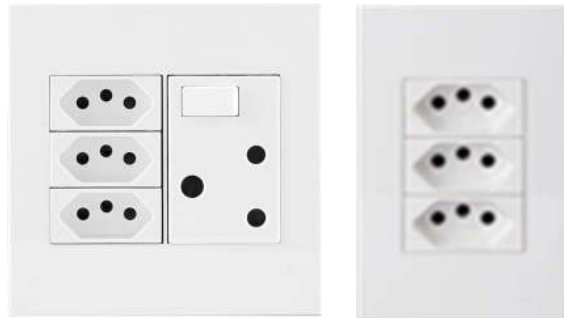

Accessories
 Frameless shower screen, reeded
 glass with brushed stainless steel
 brackets

Heated towel rail
 Jeeves, Classic E, straight, heated
 towel rail, brushed

Please refer to last page for disclaimer

DEVONBOSCH - APARTMENT - BATHROOM SANITARYWARE

Living room and Bedroom

Lights by Linea, LSS053GU10, GU10 track spot, all white

- Material: Die-cast aluminum
 - Surface mounted
 - Adjustable with 90° tilt and 35° rotation capability
- Specification TBC

LED lighting

To kitchens: under high level cupboards.
To bathrooms: behind vanity mirror.
LLC SA batman covered led strip
72LED/M14W/M

Kitchen and Bathroom

Lights by Linea, Roxanna recessed downlight white

- Material: Die-cast aluminium heat sink with polycarbonate housing and diffuser

ELECTRICAL

Legrand Arteor
1-/ 2-/ 3-lever switch, white

Legrand Arteor
Socket outlets, white

Legrand Arteor
Isolator, white