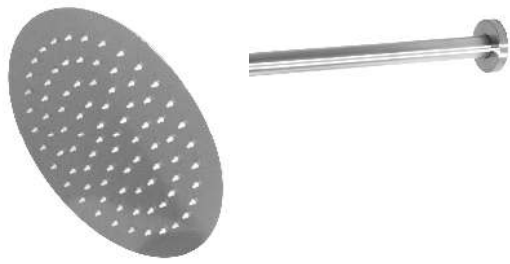

SANITARYWARE

Shower rose and arm
B TSA02440S, Shower arm, 400mm
Brushed stainless steel
B TSA03600S, Shower Rose, round
brushed stainless steel